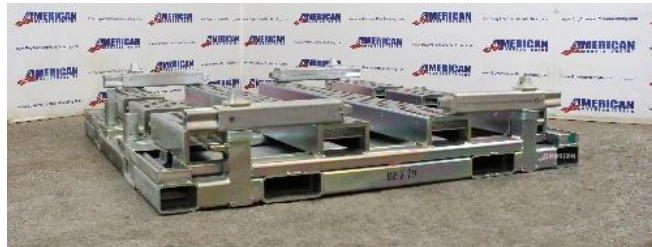

www.BuyAmericanManufacturing.com

CHY043

Static capacity:	15,000 pounds
Overall size:	82.50" x 79.00" x 33.00" high – open 82.50" x 79.00" x 11.00" high – closed
Pins:	10 sets per pallet – standard
Tare weight:	2,360 pounds
Features:	Removable two position corner posts Onboard pin storage pockets Zinc dichromate finish Robotic load/unload positioners in base
Handling options:	Lift truck
Stackable:	2-high loaded in storage
Custom sizes:	Available upon request